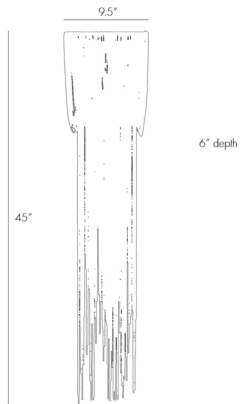

ARTERIOS

YALE LARGE SCONCE

44324
H: 45 IN, W: 9.5 IN, D: 6 IN
Vintage Brass
Contract Suitable As Is

A design derivative based on our popular Yale chandelier (86762). This 1 light sconce has rows of delicate antique brass chains draped over the frame with staggered lengths giving it a tassel effect. Shown with antique tubular bulbs. Height of sconce and chain lengths may vary.

APPEARANCE

Material	Iron, Mirror
Finish	Aged Brass, Antique Mirror
Top Coat/Sealant	false

DIMENSIONS

Backplate	33.5 IN
Mount	H: 9.5 IN, W: 9.5 IN, D: 1 IN
	H: 5 IN, W: 5 IN, D: 1 IN

WIRING

Rating	Indoor Only
Cord	1 FT, Clear/Silver, SVT
Socket	1, Type B=-E12 Other
Photographed Bulb	Small Antique Tubular Bulb
Maximum Watt	40
Voltage	110-120 V

CERTIFICATIONS

Cerifications	Mexico Australia, EU, United Kingdom, United States, Canada
---------------	--

COMPLIANCY

UL/ETL	Yes
CB	Yes
RoHS	true

SHIPPING

Product Weight	7.6 LBS
Gross Weight 1	9 LBS
Shipping Box 1	H: 12 IN, L: 7 IN, W: 9 IN